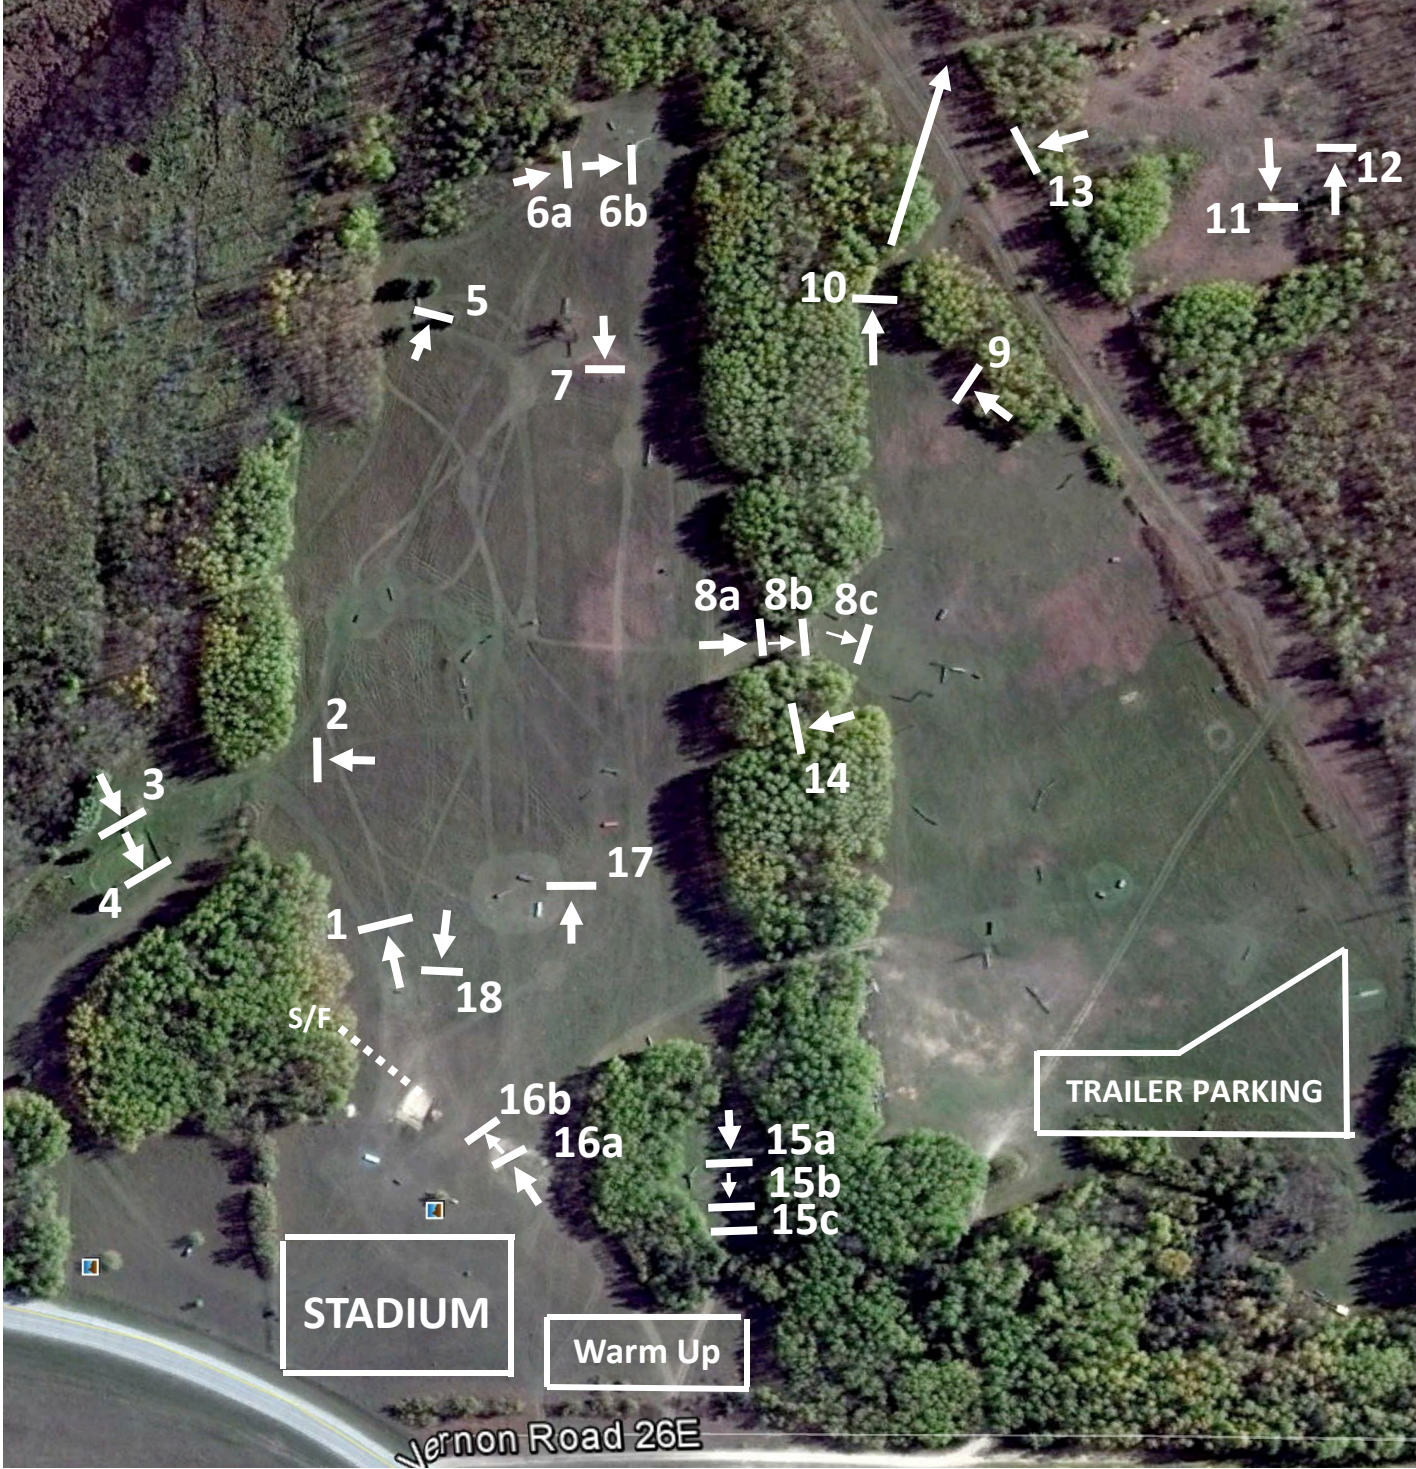

## WHITE ON GREEN

Distance: 2396

Optimum Time: 4 min 37 sec

Speed: 520 mpm

- 1. Bench
- 2. Roll Top
- 3. Logs
- 4. Bank Up
- 5. Ditch Brush
- 6ab Box Table/Corner
- 7. Open Oxer
- 8abc Up/Down/Table
- 9. Oxer
- 10. Triple Bar Oxer
- 11. Tie Table
- 12. Giants Table
- 13. Tiger Trap
- 14. Rock Jump
- 15abc Down Bank/Up Bank/Brush
- 16ab Down Bank/Chevron
- 17. Trakehner
- 18. Box Table